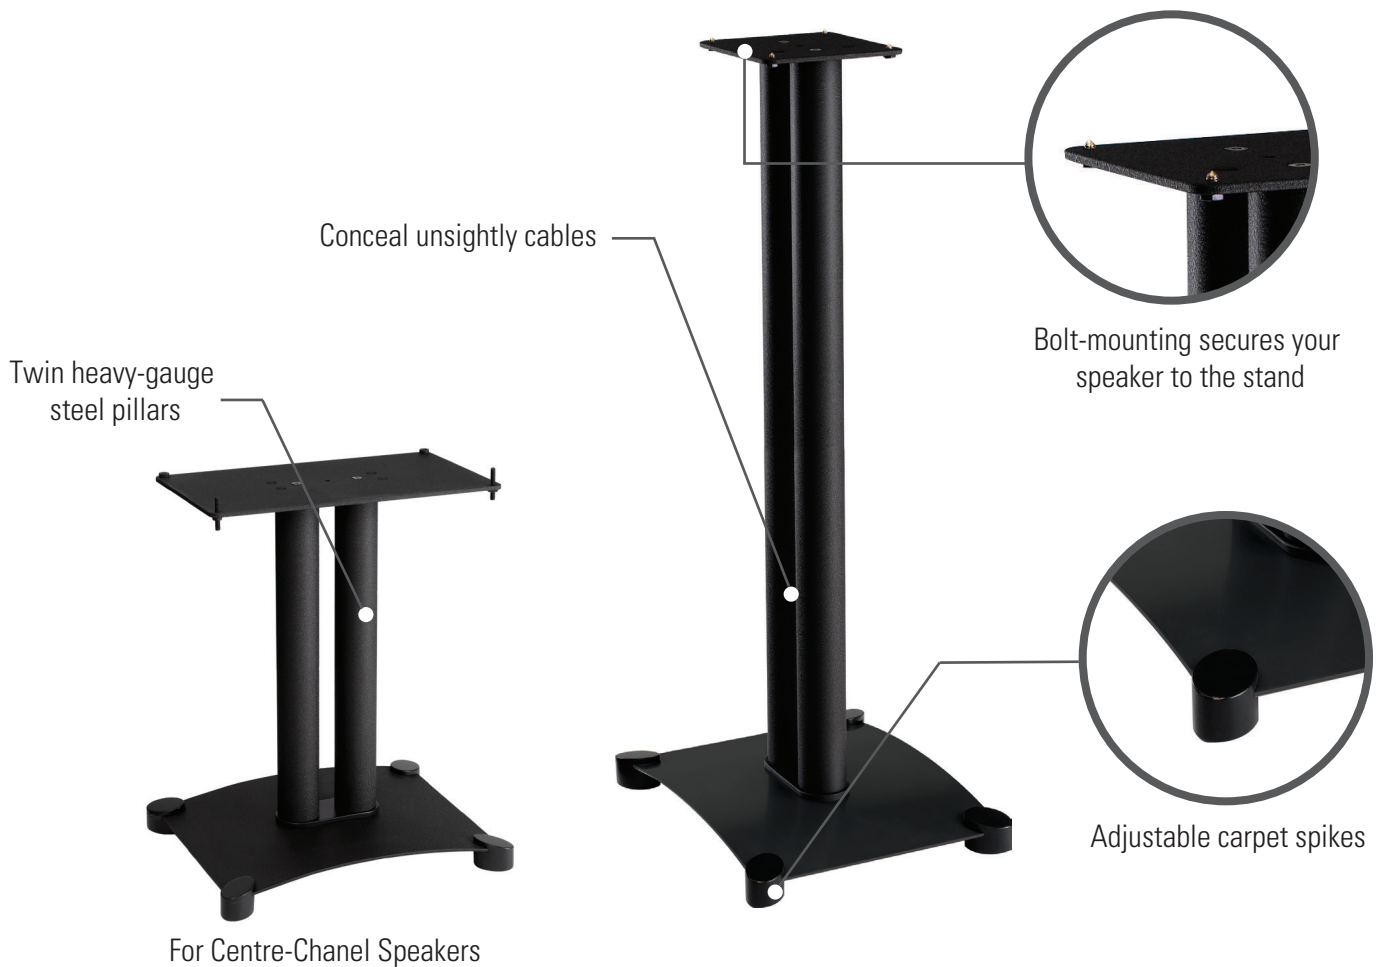

# YOU'LL LOVE THESE SPEAKER STANDS

**\$384.99**

**\$439.99**

## Steel Foundation Series | SF34B/S, SFC18B

	Product Dimensions (H x W)	Product Colour
SF34B	86.4 cm x 29.3 cm	Black
SF34S	86.4 cm x 29.3 cm	Silver
SFC18B	45.7 cm x 37.8 cm	Black

- > Sold in pairs
- > SF34B/S holds speakers up to 11.3 kg
- > SFC18B holds speakers up to 15.9 kg
- > Heavy-gauge steel construction